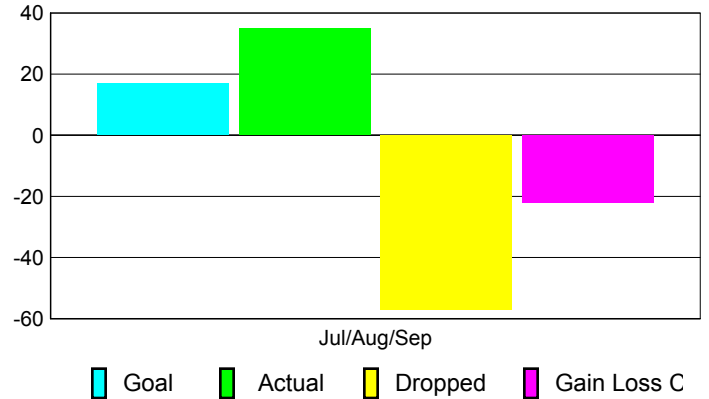

Membership Results 2010-2011

Goal, New, Dropped, Gain/Loss