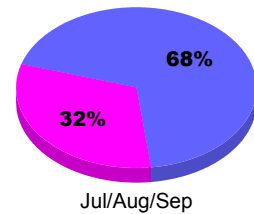

**Membership Results
2010-2011**

**Membership
2009-2010**

Month	Net Memb Goal	Actual New Memb	Actual Dropped Memb	Gain/Loss of Memb	Gain/Loss of Memb
Jul/Aug/Sep	17	35	-57	-22	-30
Totals	17	35	-57	-22	-30

Membership Results 2010-2011

Goal, New, Dropped, Gain/Loss

Comparison of Membership Gain/Loss

Current Year Compared to the Previous Year

Gender Comparison 2010-2011

■ Male ■ Female